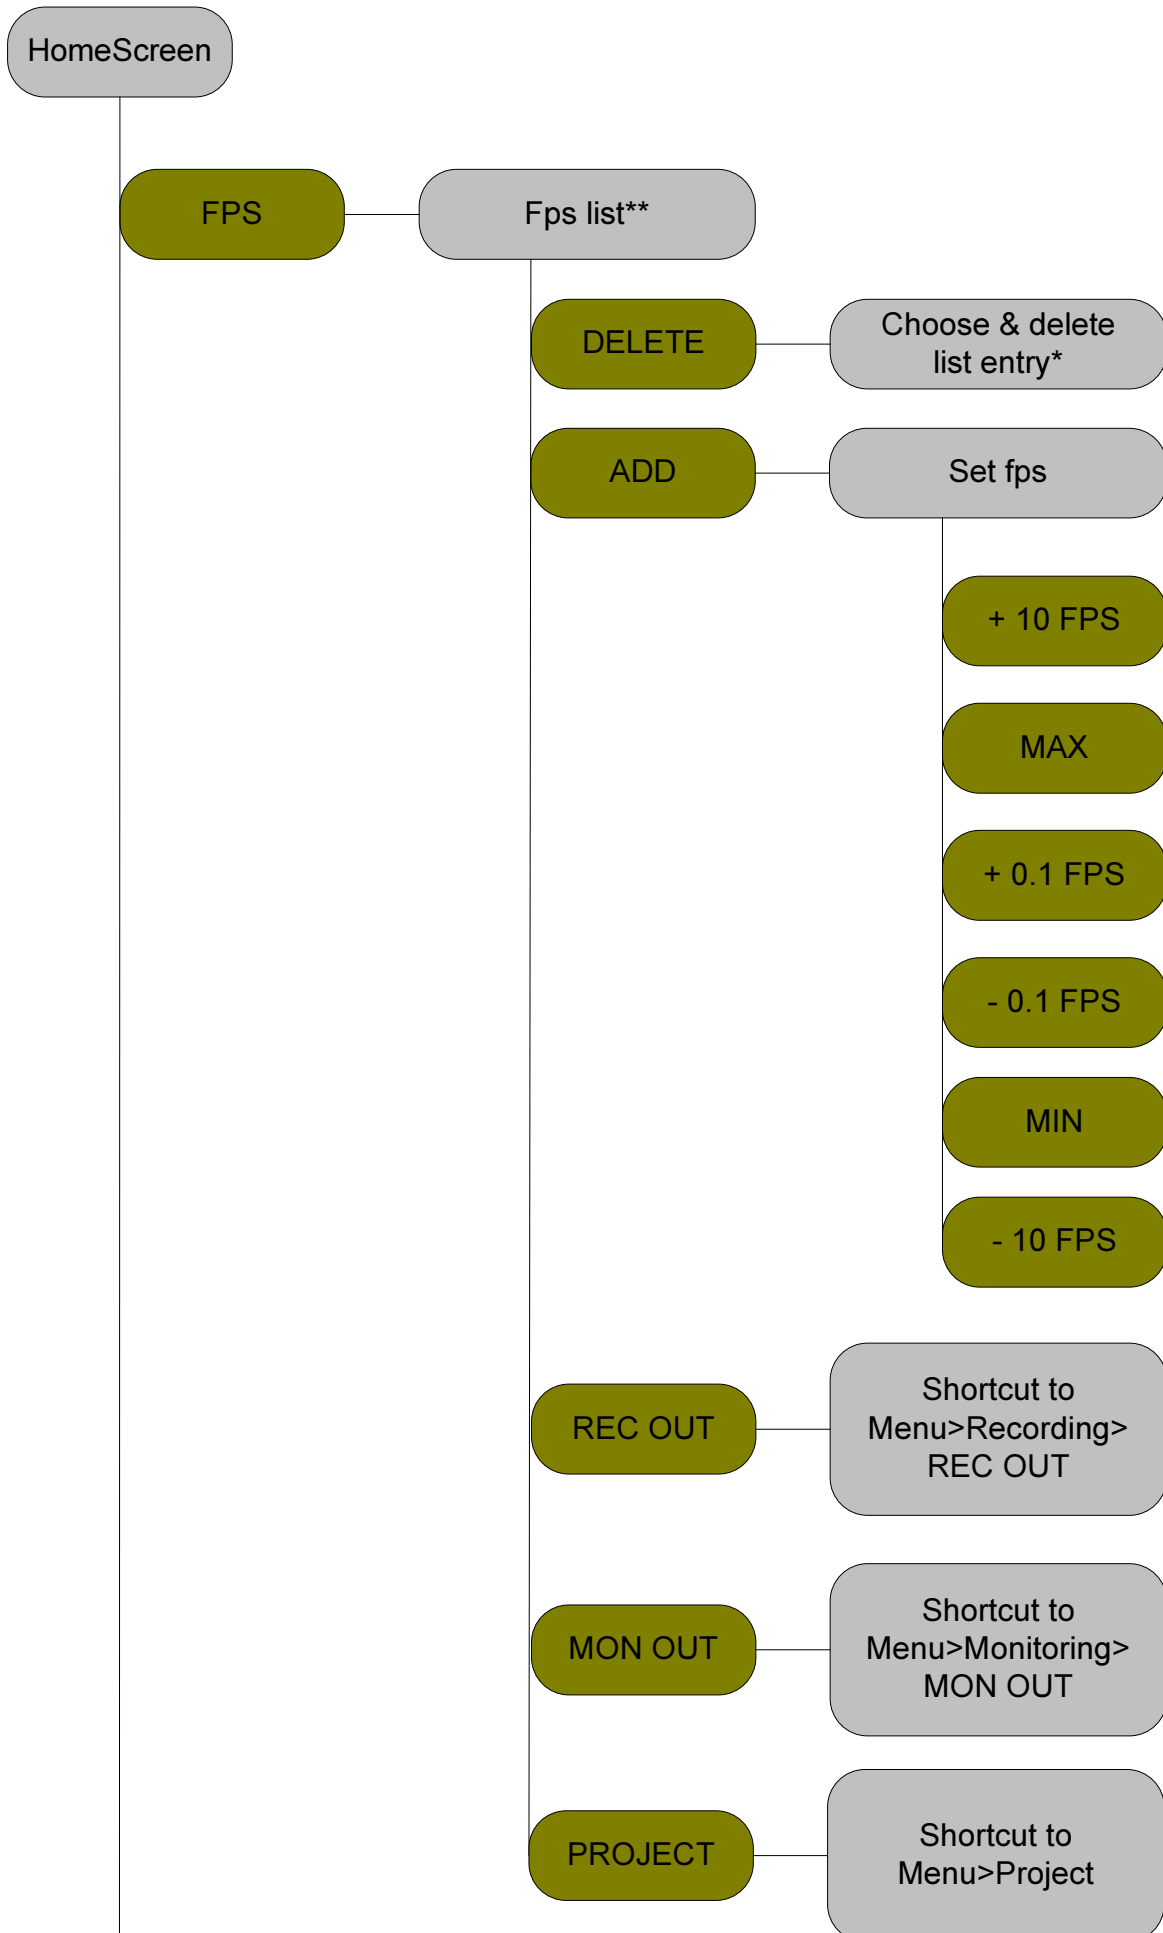

UI Tree for ARRI ALEXA SUP 2.0

MENU — See own chart

INFO — STATUS

SAVE TO SD — Saves log to SD card

VERSION — Opens Version Info screen

SxS CARDS — Opens SxS CARDS Info screen

SYSTEM — Opens System Info screen

VERSION

STATUS — Opens Status Info screen

SxS CARDS — Opens SxS CARDS Info screen

SYSTEM — Opens System Info screen

SxS CARDS

STATUS — Opens Status Info screen

VERSION — Opens Version Info screen

SYSTEM — Opens System Info screen

PLAY Loads list of all clips on SxS – no playback!

GRAB Not in use

LOCK Long press to lock/unlock

ON/OFF Long press for power off, short press for power on

HOME Back to HomeScreen

BACK Go to previous screen/Cancel

REC Starts/stops internal recording

* Default list values cannot be deleted

** When Sensor is linked to Rec out, list is not displayed!

LEGEND:

HARD BUTTON

SOFT BUTTON

Screen

Behaviour description