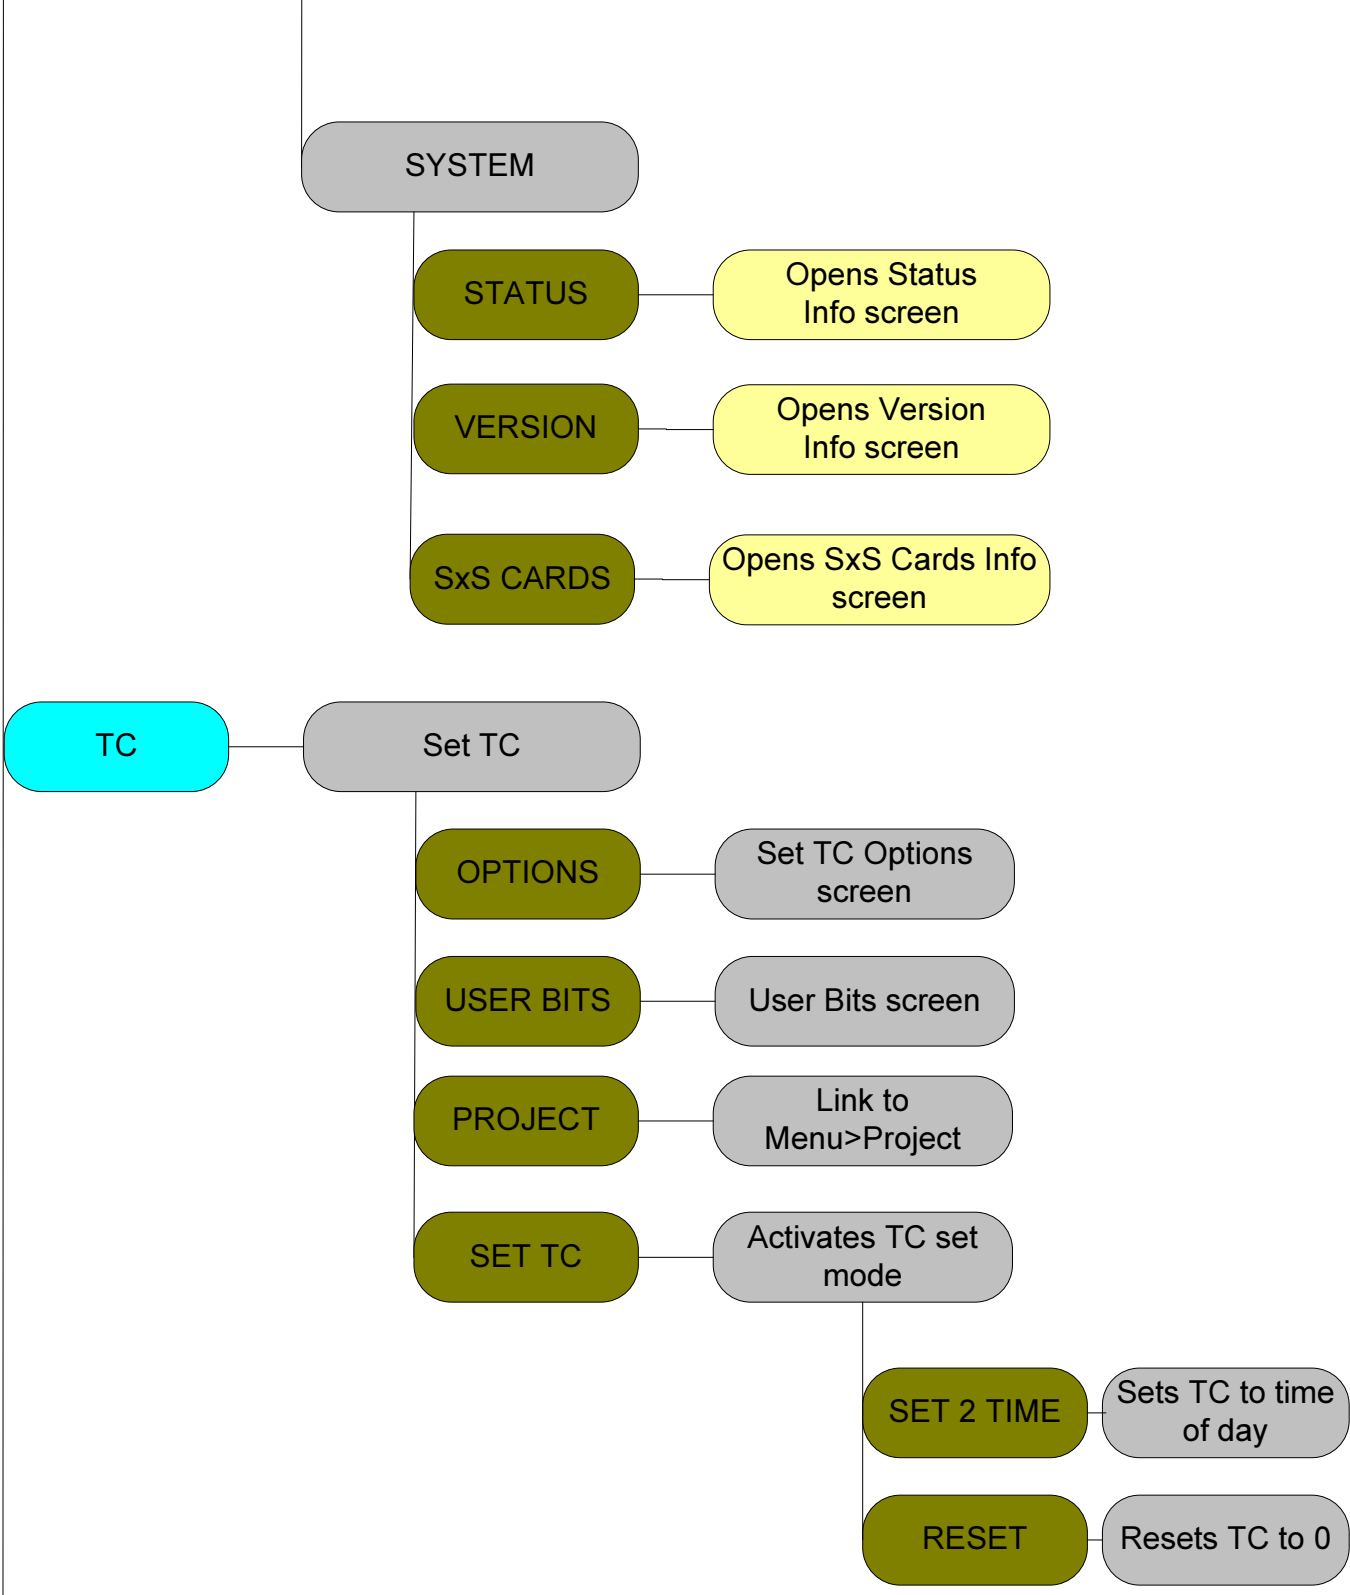

UI Tree for ARRI ALEXA SUP 2.0

MENU — See own chart

INFO — STATUS

SAVE TO SD — Saves log to SD card

VERSION — Opens Version Info screen

SxS CARDS — Opens SxS CARDS Info screen

SYSTEM — Opens System Info screen

VERSION

STATUS — Opens Status Info screen

SxS CARDS — Opens SxS CARDS Info screen

SYSTEM — Opens System Info screen

SxS CARDS

STATUS — Opens Status Info screen

VERSION — Opens Version Info screen

SYSTEM — Opens System Info screen

PLAY Loads list of all clips on SxS – no playback!

GRAB Not in use

LOCK Long press to lock/unlock

ON/OFF Long press for power off, short press for power on

HOME Back to HomeScreen

BACK Go to previous screen/Cancel

REC Starts/stops internal recording

* Default list values cannot be deleted

** When Sensor is linked to Rec out, list is not displayed!

LEGEND:

HARD BUTTON

SOFT BUTTON

Screen

Behaviour description