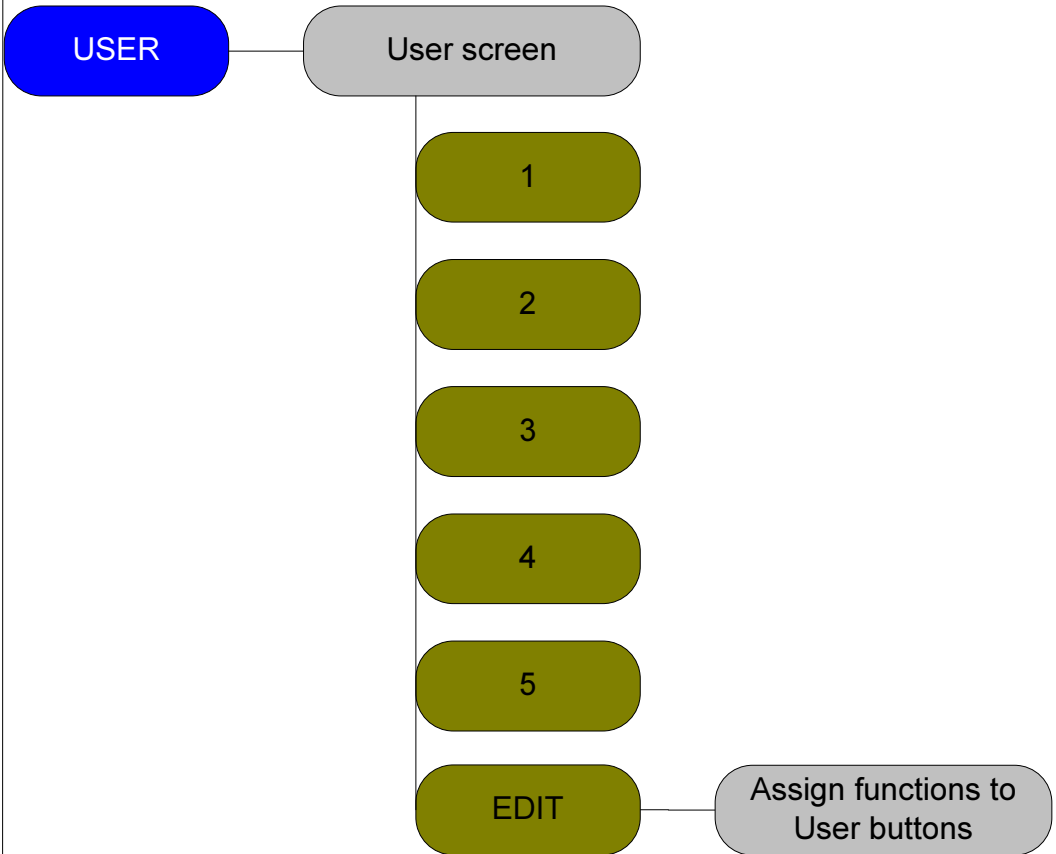

UI Tree for ARRI ALEXA SUP 2.0

MENU — See own chart

INFO — STATUS

SAVE TO SD — Saves log to SD card

VERSION — Opens Version Info screen

SxS CARDS — Opens SxS CARDS Info screen

SYSTEM — Opens System Info screen

VERSION

STATUS — Opens Status Info screen

SxS CARDS — Opens SxS CARDS Info screen

SYSTEM — Opens System Info screen

SxS CARDS

STATUS — Opens Status Info screen

VERSION — Opens Version Info screen

SYSTEM — Opens System Info screen

REC Starts/stops internal recording

* Default list values cannot be deleted

** When Sensor is linked to Rec out, list is not displayed!

LEGEND:

HARD BUTTON

SOFT BUTTON

Screen

Behaviour description