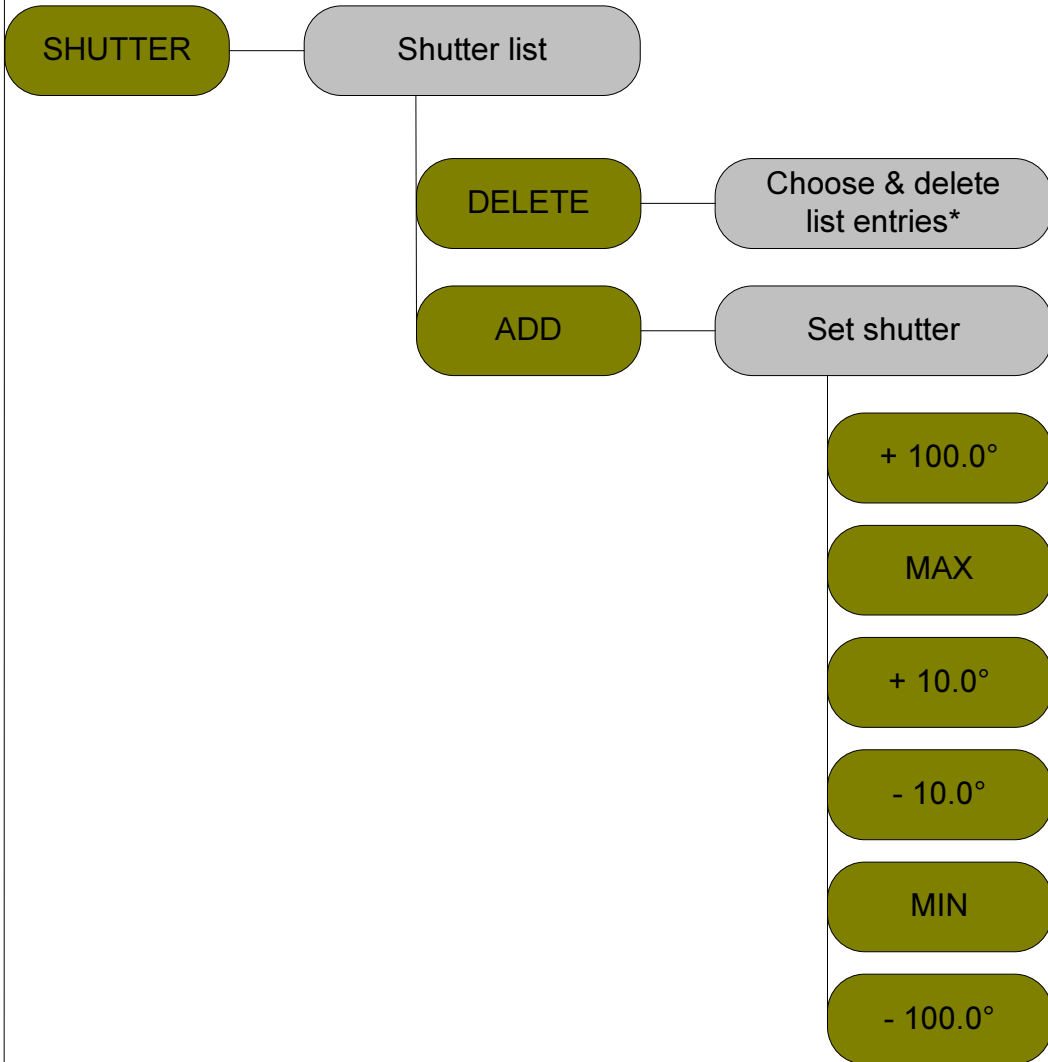

UI Tree for ARRI ALEXA SUP 2.0

MENU — See own chart

INFO — STATUS

SAVE TO SD — Saves log to SD card

VERSION — Opens Version Info screen

SxS CARDS — Opens SxS CARDS Info screen

SYSTEM — Opens System Info screen

VERSION

STATUS — Opens Status Info screen

SxS CARDS — Opens SxS CARDS Info screen

SYSTEM — Opens System Info screen

SxS CARDS

STATUS — Opens Status Info screen

VERSION — Opens Version Info screen

SYSTEM — Opens System Info screen

REC Starts/stops internal recording

* Default list values cannot be deleted

** When Sensor is linked to Rec out, list is not displayed!

LEGEND:

HARD BUTTON

SOFT BUTTON

Screen

Behaviour description