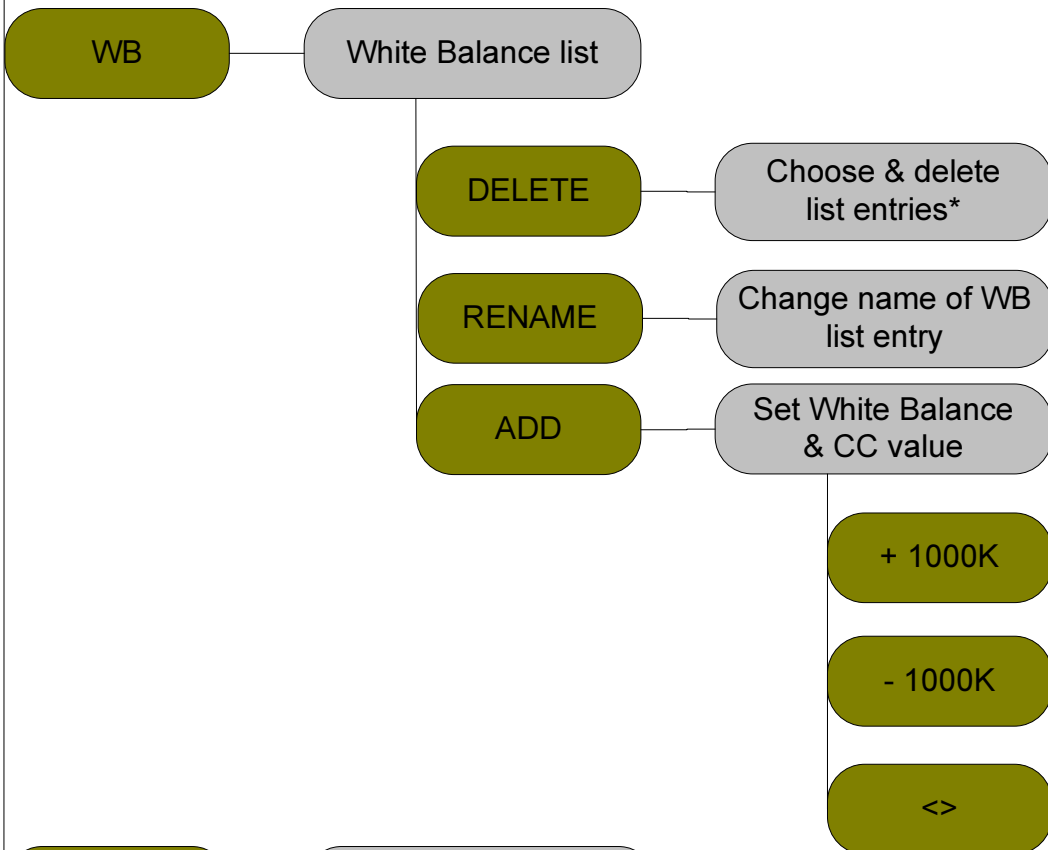

UI Tree for ARRI ALEXA SUP 2.0

MENU — See own chart

INFO — STATUS

SAVE TO SD — Saves log to SD card

VERSION — Opens Version Info screen

SxS CARDS — Opens SxS CARDS Info screen

SYSTEM — Opens System Info screen

VERSION

STATUS — Opens Status Info screen

SxS CARDS — Opens SxS CARDS Info screen

SYSTEM — Opens System Info screen

SxS CARDS

STATUS — Opens Status Info screen

VERSION — Opens Version Info screen

SYSTEM — Opens System Info screen

REC Starts/stops internal recording

* Default list values cannot be deleted

** When Sensor is linked to Rec out, list is not displayed!

LEGEND:

HARD BUTTON

SOFT BUTTON

Screen

Behaviour description